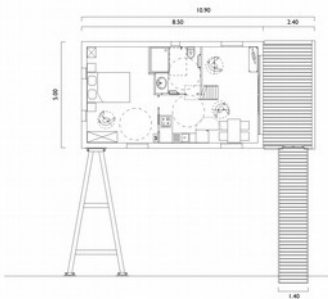

# Floating lake home

**(+)** Floating House of 35m<sup>2</sup> with disabled access. Ideal for stays on the water. The timber frame construction makes it warm, a perfect little lake house. The bay window overlooks a wooden terrace of 12 m<sup>2</sup> link between land and water.

**(+)** Sizes: 11 x 5m

Living space: 34.95 m<sup>2</sup>  
Outdoor deck area: 12 m<sup>2</sup>  
Convertible attic 4.5 m<sup>2</sup>

**C**onnecting at the dock (water networks, electricity).

Level of self-sufficiency bespoke on request.

Disabled access.

Hull made of 2 steel or concrete floaters

Gateway access to the terrace

Sleeping capacity max: 4 to 6 people depending on options.

High thermal and energy efficiency.

**LARANTIDE** autonomie