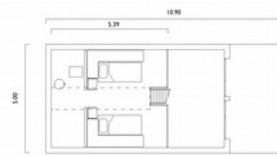

# Floating lake home

**(+)** Floating House of 35m<sup>2</sup> with disabled access. Ideal for stays on the water. The timber frame construction makes it warm, a perfect little lake house. The bay window overlooks a wooden terrace of 12 m<sup>2</sup> link between land and water.

**(+)** Sizes: 11 x 5m

Living space: 34.95 m<sup>2</sup>  
Outdoor deck area: 12 m<sup>2</sup>  
Convertible attic 4.5 m<sup>2</sup>

**C**onnecting at the dock (water networks, electricity).

Level of self-sufficiency bespoke on request.